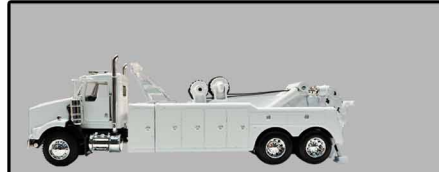

# 1:64 tractor with attachments

International 4400

International 4400 with Reefer Unit

## **International 4400 Delivery Truck**

*Available with or without reefer units. Features slit or roll up rear doors.*

Delivery Truck

Delivery Truck with Air foil

## **1:50th Scale Delivery Truck**

*Air foil is optional. Split rear doors do not open.*

T800 Wrecker with Air Breathers Tandem

T800 Wrecker Tri-Axle

T800 Wrecker with Sleeper

## **Peterbilt Model 387 and Model 389 MAC<sup>®</sup> Dump Truck**

*The classic Peterbilt look and designs paired with a MAC dump box. Available in tandem axle configuration with up to 3 lift axles. Featuring opening hood to reveal engine details, functioning lift axles, and aftermarket accessories and engine.*